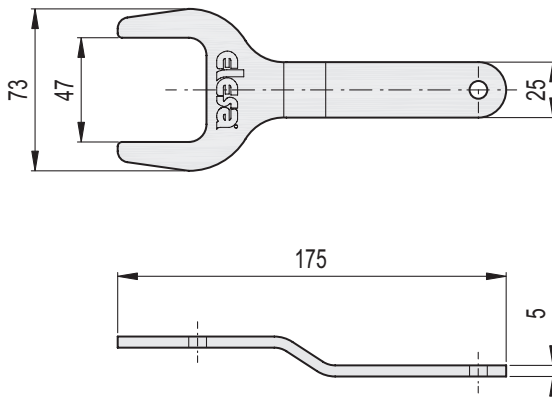

Square key for SFW-VP

Steel

MATERIAL

Zinc-plated steel.

Accessories for hydraulic systems 15

Code	Description	
6954	CWQ	185